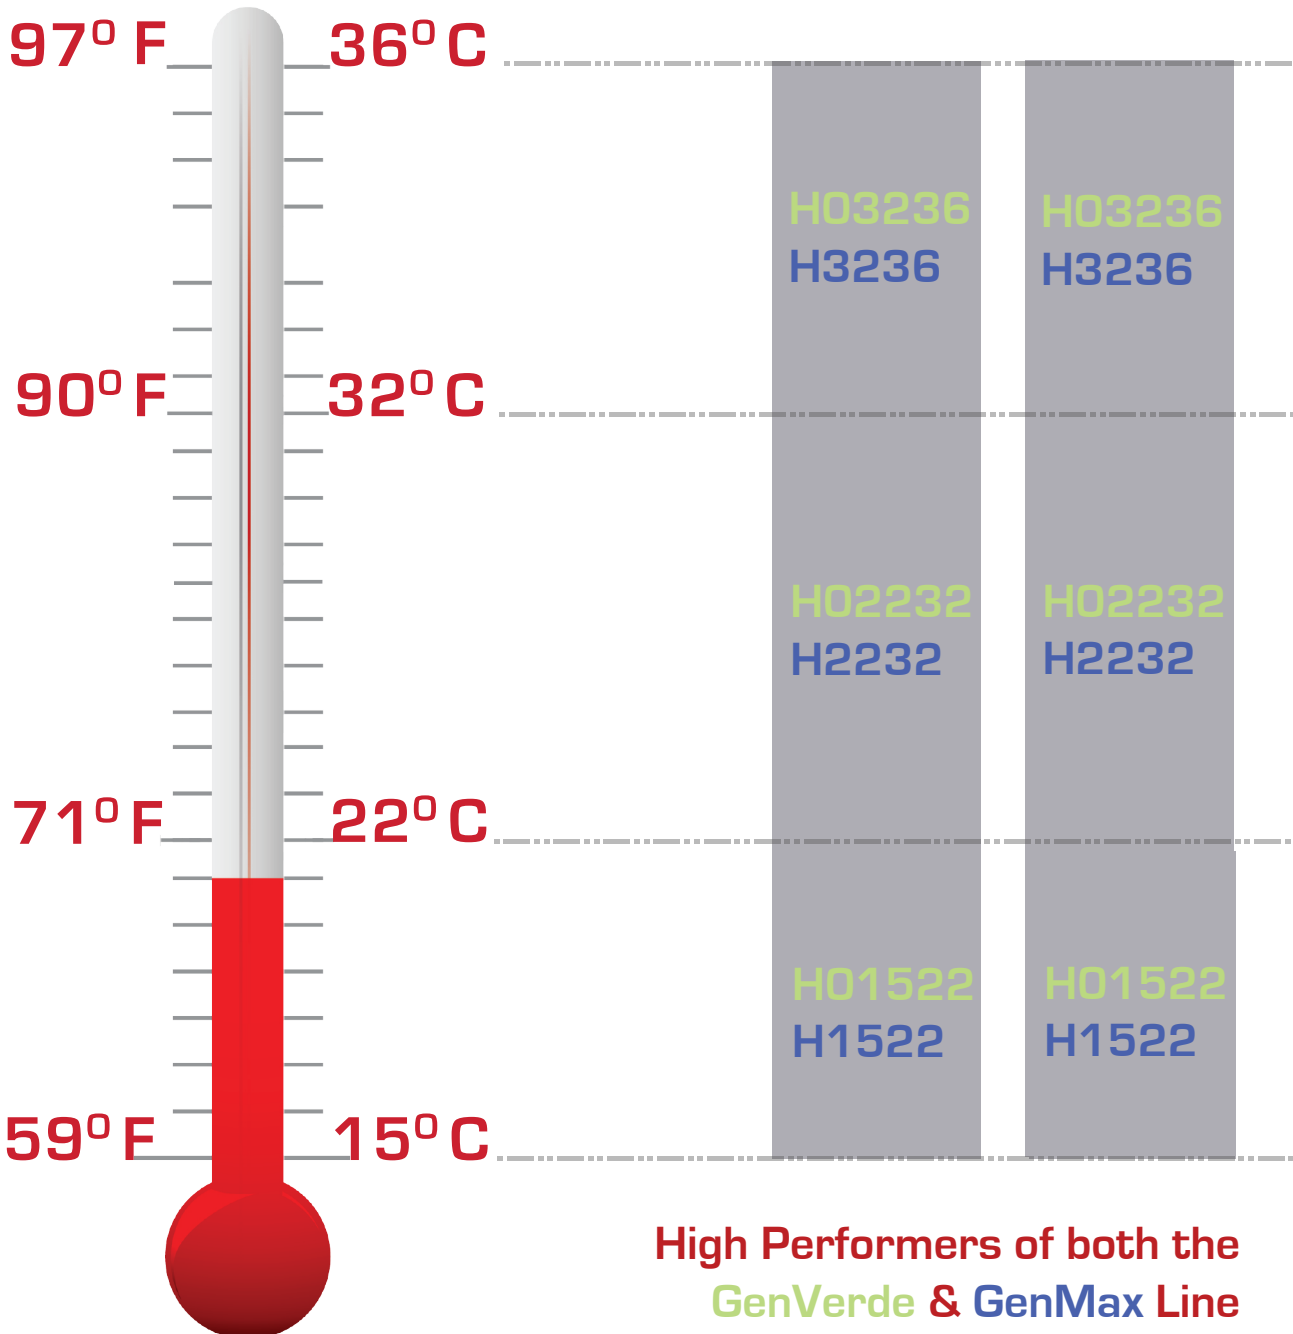

Activator TDS

Legend

Green = GenVerde

Blue = GenMax

PARTS

Specific Panel

Full Car

ONE OF THE MAIN CHARACTERISTICS OF THE HARDENERS
POSSIBILITIES OF COVERING LARGE AREAS IN ALL CLIMATE CONDITIONS